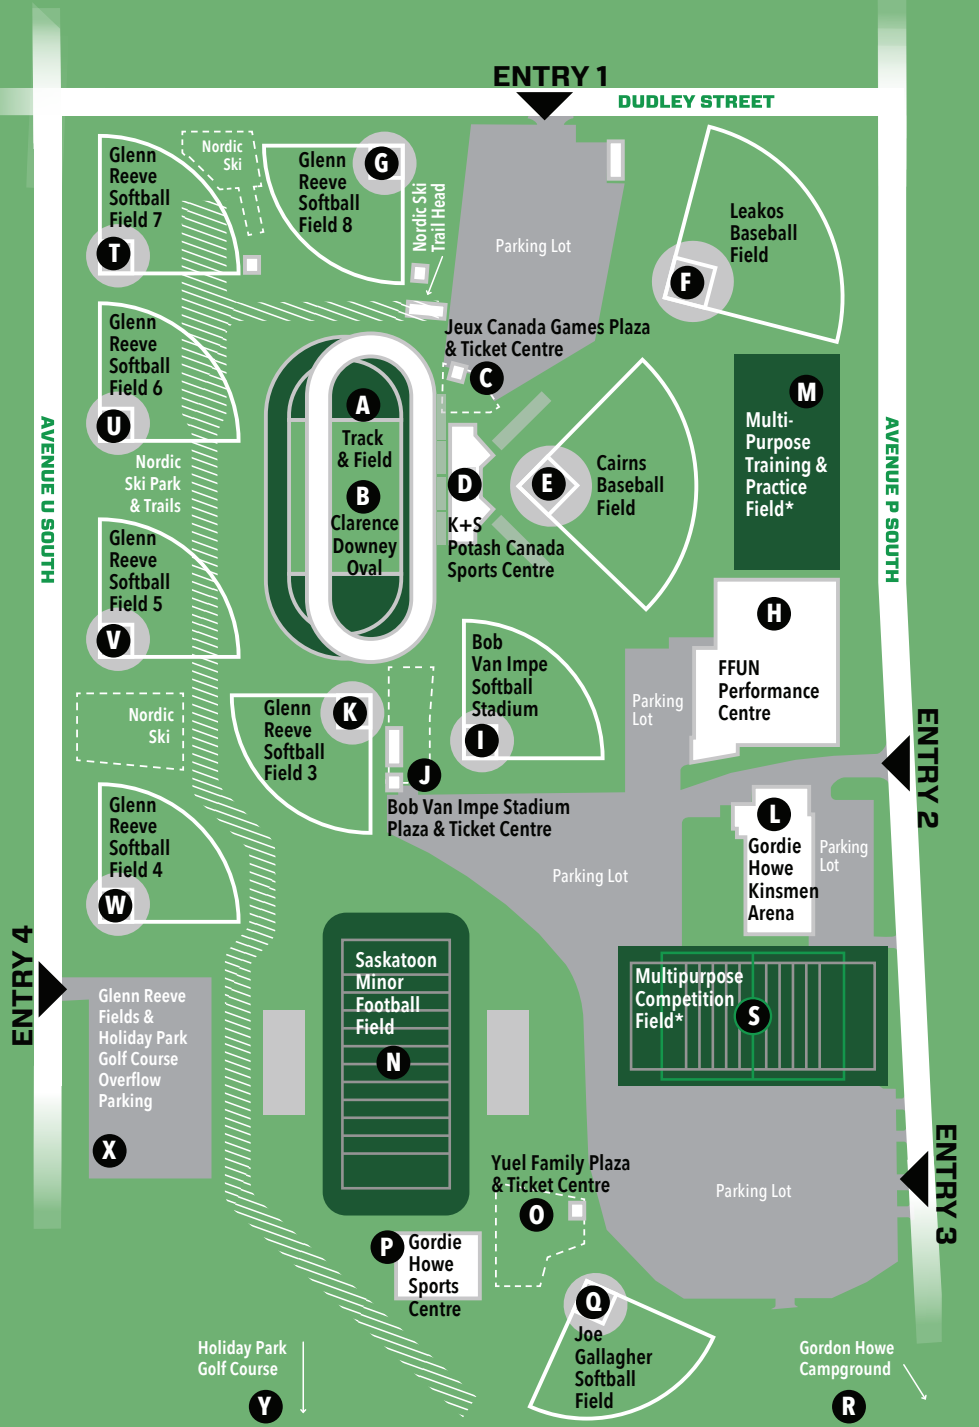

SHARING SPORT TOGETHER

Join the *FAMILY!*

**GORDIE HOWE
SPORTS
COMPLEX**

GordieHoweSportsComplex.ca

Gordie Howe Sports Complex Management Inc. Offices at the FFUN Performance Centre

**GORDIE HOWE
SPORTS
COMPLEX
MANAGEMENT INC.**

VENUES

ENTRY 1 (Dudley St.)

- **A** Track & Field Complex 1212 Dudley St.
- **B** Clarence Downey Speed Skating Oval 1212 Dudley St.
- **C** Jeux Canada Games Plaza & Ticket Centre 2222 Dudley St.
- **D** K+S Potash Canada Sports Centre 1727 Dudley St.
- **E** Cairns Baseball Field 1707 Dudley St.
- **F** Leakos Baseball Field 1714 Dudley St.
- **G** Glenn Reeve Softball Field #8 1252 Dudley St.

ENTRY 2 (Ave. P)

- **H** FFUN Performance Centre 1303 Ave. P.S.
- **I** Bob Van Impe Softball Stadium 1323 Ave. P.S.
- **J** Bob Van Impe Stadium Plaza & Ticket Centre 1323 Ave. P.S.
- **K** Glenn Reeve Softball Field #3 1333 Ave. P.S.
- **L** Gordie Howe Kinsmen Arena 1405 Ave. P.S.
- **M** Multipurpose Training & Practice Field* 1303 Ave. P.S.

ENTRY 3 (Ave. P)

- **N** Saskatoon Minor Football (SMF) Field 1525 Ave. P.S.
- **O** Yuel Family Plaza & Ticket Centre 1525 Ave. P.S.
- **P** Gordie Howe Sports Centre 1525 Ave. P.S.
- **Q** Joe Gallagher Softball Field 1535 Ave. P.S.
- **R** Gordon Howe Campground 1545 Ave. P.S.
- **S** Multipurpose Competition Field* 1555 Ave. P.S.

ENTRY 4 (Ave. U)

- **T** Glenn Reeve Softball Field #7 1301 Ave. U
- **U** Glenn Reeve Softball Field #6 1311 Ave. U
- **V** Glenn Reeve Softball Field #5 1321 Ave. U
- **W** Glenn Reeve Softball Field #4 1331 Ave. U
- **X** Glenn Reeve Fields & Golf Course Overflow Parking 1501 Ave. U
- **Y** Holiday Park Golf Course 1630 Ave. U

* Construction pending / Under construction